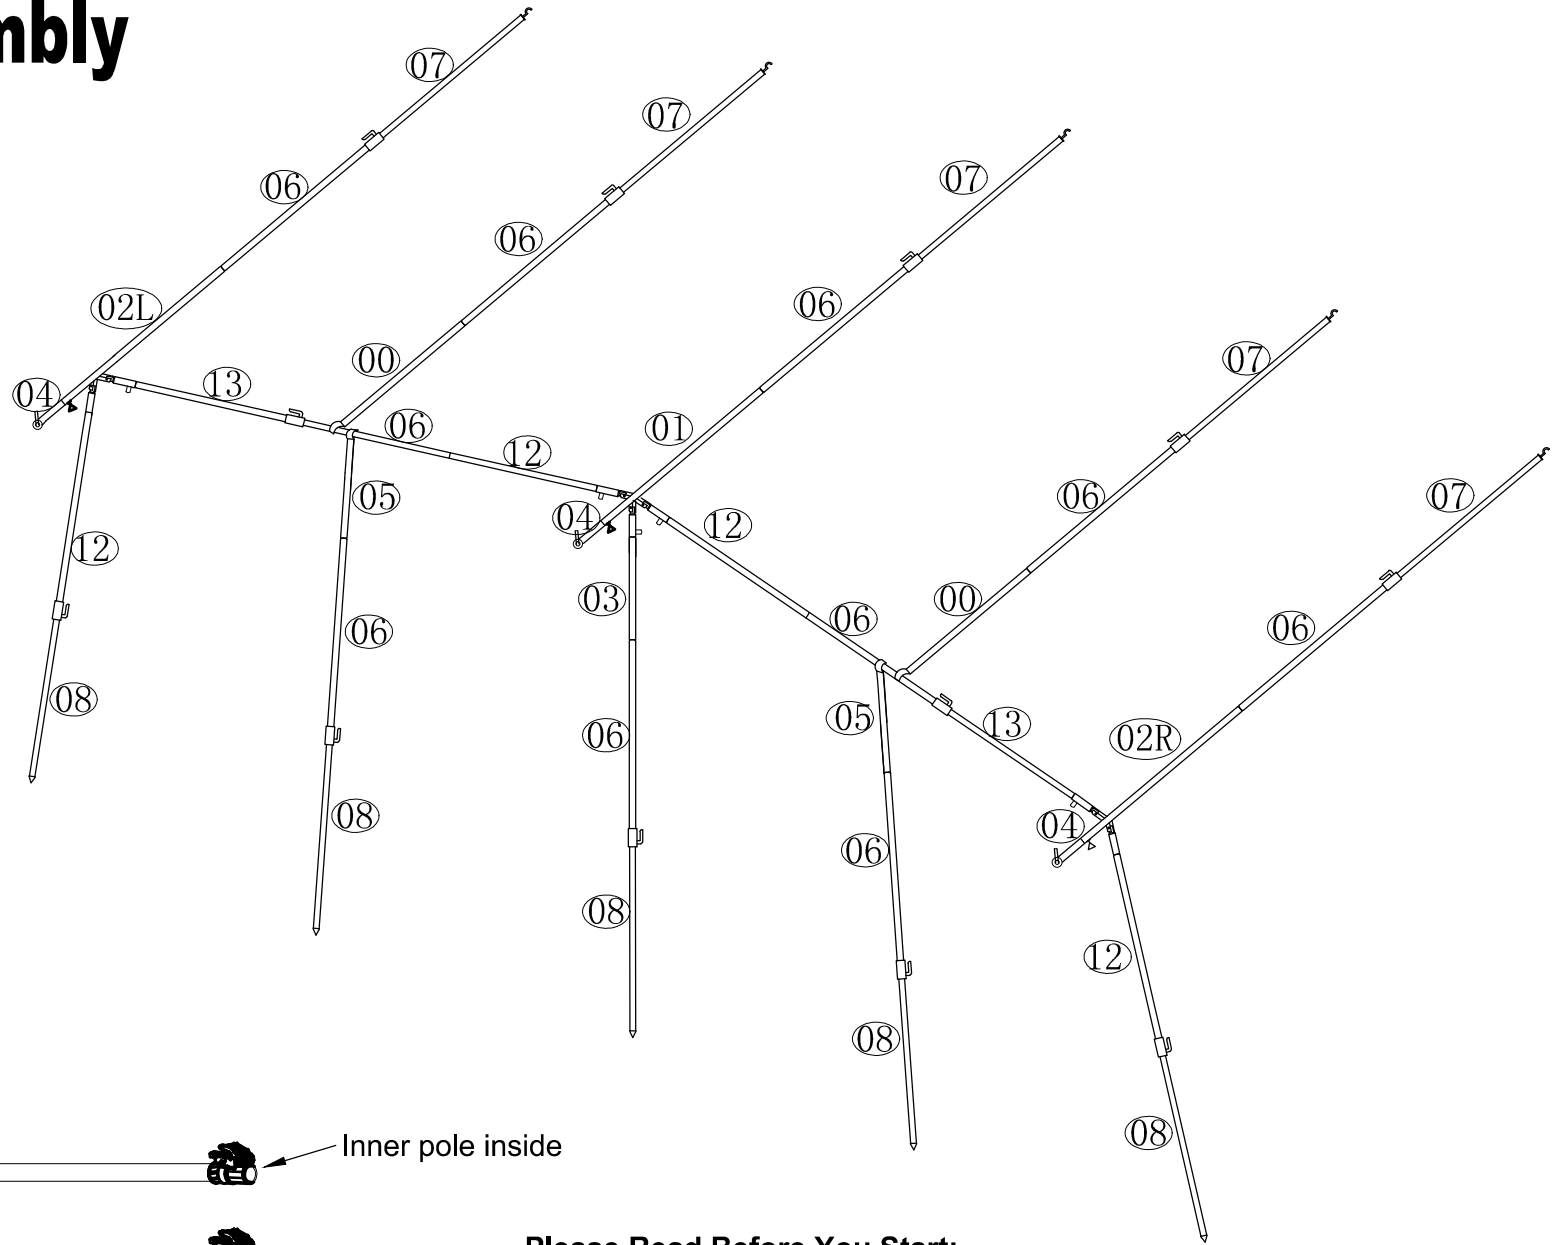

Frame Assembly

14-16

00	∅ 25*760mm	2
01	∅ 25*860mm	1
02	∅ 25*860mm	2
03	∅ 25*450mm	1
04	∅ 22*200mm	3
05	∅ 25*450mm	2
06	∅ 25*1000mm	10
07	∅ 22*1000mm	5
08	∅ 22*1000mm	5
12	∅ 25*1000mm	4
13	∅ 22*1000mm	2

Please Read Before You Start:

Poles are pre-inserted into the poles with Griploc clamps.

Before erecting the frame, fully open all Griploc clamps.

Turn the pole so that the Griploc clamp end is pointing downwards.

This will release the pole inside.