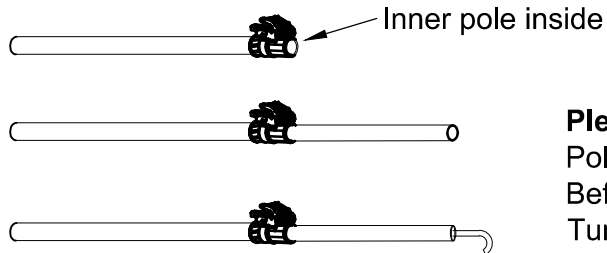

Frame Assembly

14-16

00	∅ 25*760mm	2
01	∅ 25*860mm	1
02	∅ 25*860mm	2
03	∅ 25*450mm	1
04	∅ 22*200mm	3
05	∅ 25*450mm	2
06	∅ 25*1000mm	10
07	∅ 22*1000mm	5
08	∅ 22*1000mm	5
12	∅ 25*1000mm	4
13	∅ 22*1000mm	2

Please Read Before You Start:

Poles are pre-inserted into the poles with Griploc clamps.

Before erecting the frame, fully open all Griploc clamps.

Turn the pole so that the Griploc clamp end is pointing downwards.

This will release the pole inside.