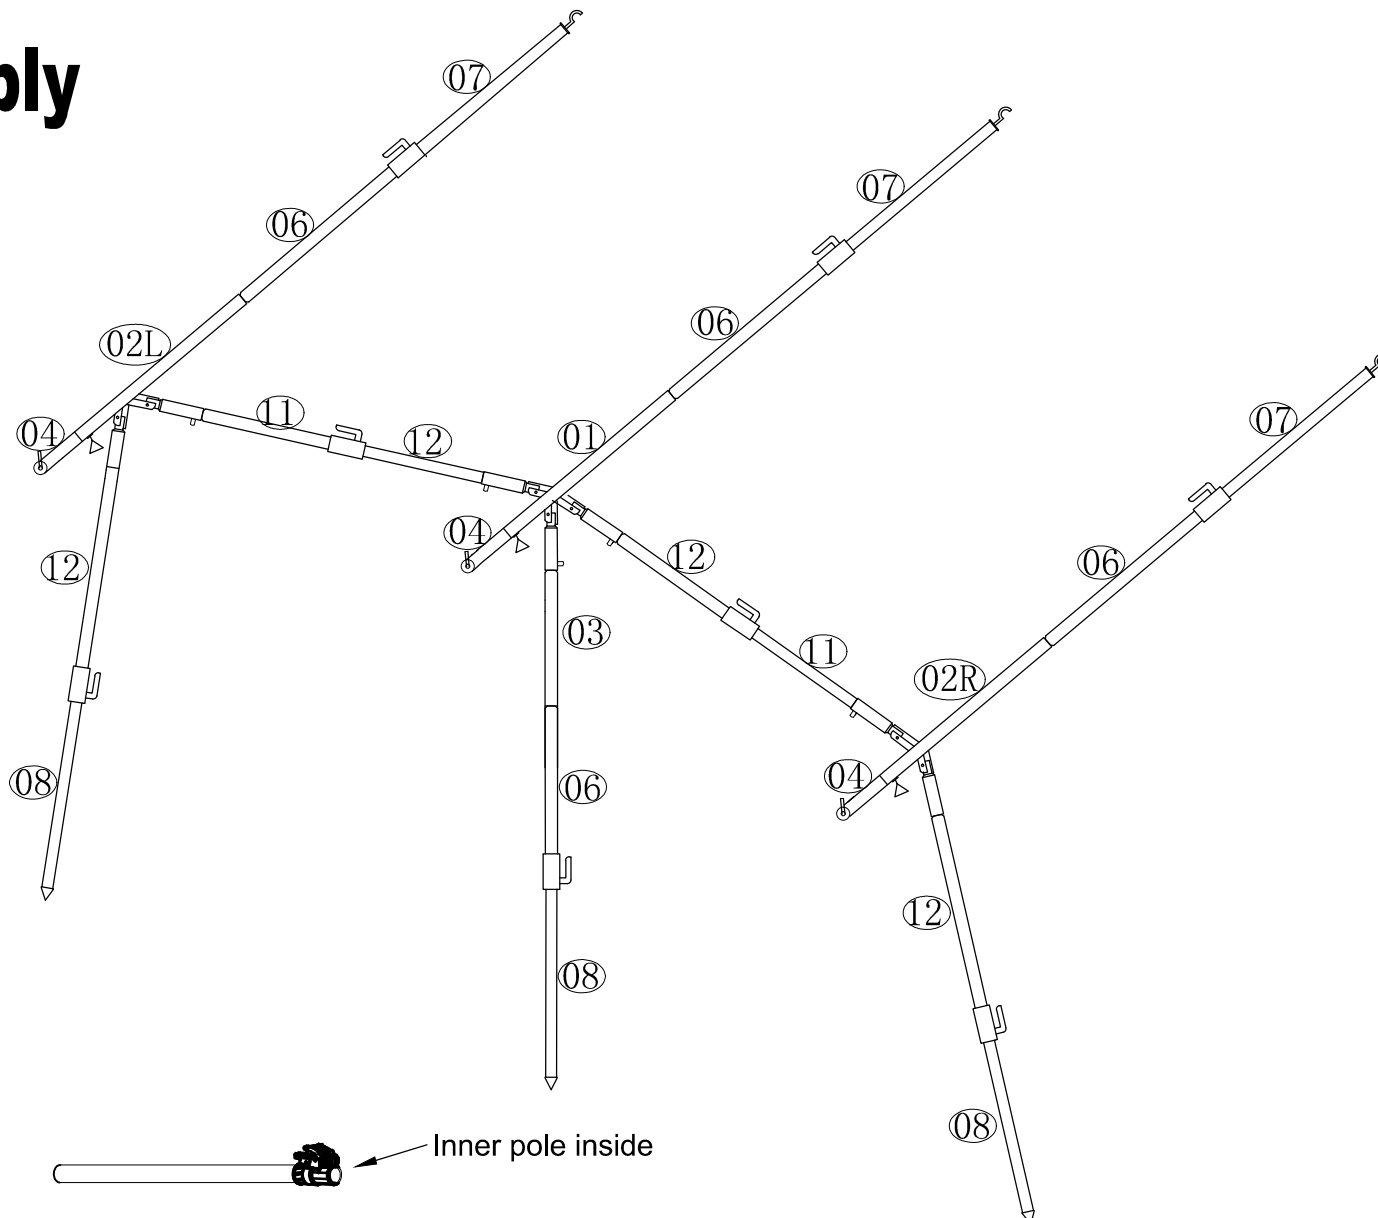

# Frame Assembly

## 4-7

01	∅ 25*860mm	1
02	∅ 25*860mm	2
03	∅ 25*450mm	1
04	∅ 22*200mm	3
06	∅ 25*1000mm	4
07	∅ 22*1000mm	3
08	∅ 22*1000mm	3
11	∅ 22*900mm	2
12	∅ 25*1000mm	4

### Please Read Before You Start:

Poles are pre-inserted into the poles with Griploc clamps. Before erecting the frame, fully open all Griploc clamps. Turn the pole so that the Griploc clamp end is pointing downwards. This will release the pole inside.