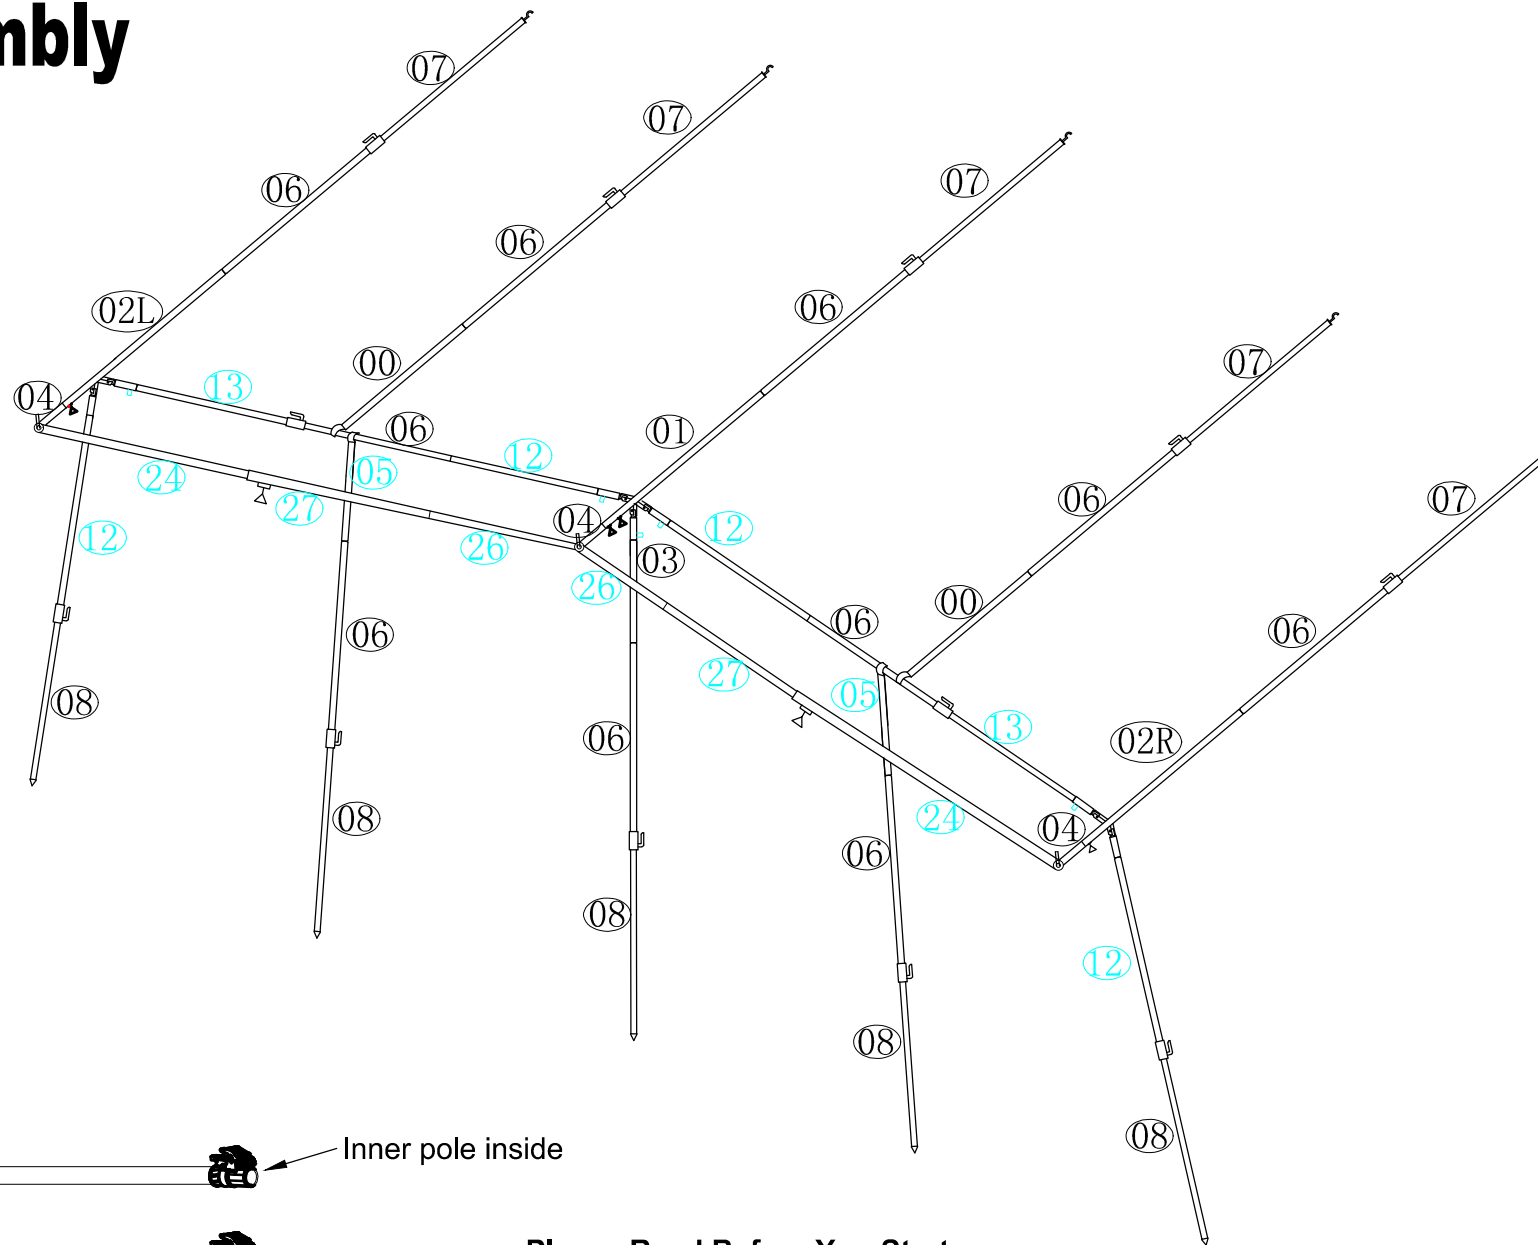

Frame Assembly

14-16

00	∅25*760mm	2
01	∅25*860mm	1
02	∅25*860mm	2
03	∅25*450mm	1
04	∅22*200mm	3
05	∅25*450mm	2
06	∅25*1000mm	10
07	∅22*1000mm	5
08	∅22*1000mm	5
12	∅25*1000mm	4
13	∅22*1000mm	2
24	∅19*1200mm	2
27	∅22*1200mm	2
26	∅22*700mm	2

Please Read Before You Start:

Poles are pre-inserted into the poles with Griploc clamps.

Before erecting the frame, fully open all Griploc clamps.

Turn the pole so that the Griploc clamp end is pointing downwards.

This will release the pole inside.