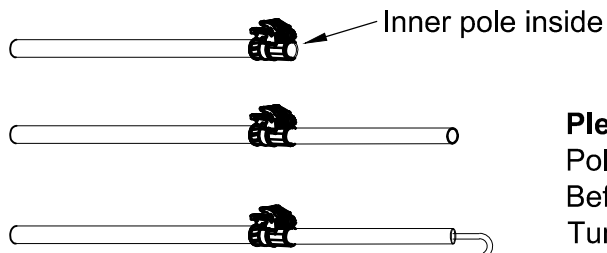

Frame Assembly

14-16

00	∅25*760mm	2
01	∅25*860mm	1
02	∅25*860mm	2
03	∅25*450mm	1
04	∅22*200mm	3
05	∅25*450mm	2
06	∅25*1000mm	10
07	∅22*1000mm	5
08	∅22*1000mm	5
12	∅25*1000mm	4
13	∅22*1000mm	2
24	∅19*1200mm	2
27	∅22*1200mm	2
26	∅22*700mm	2

Please Read Before You Start:

Poles are pre-inserted into the poles with Griploc clamps.

Before erecting the frame, fully open all Griploc clamps.

Turn the pole so that the Griploc clamp end is pointing downwards.

This will release the pole inside.